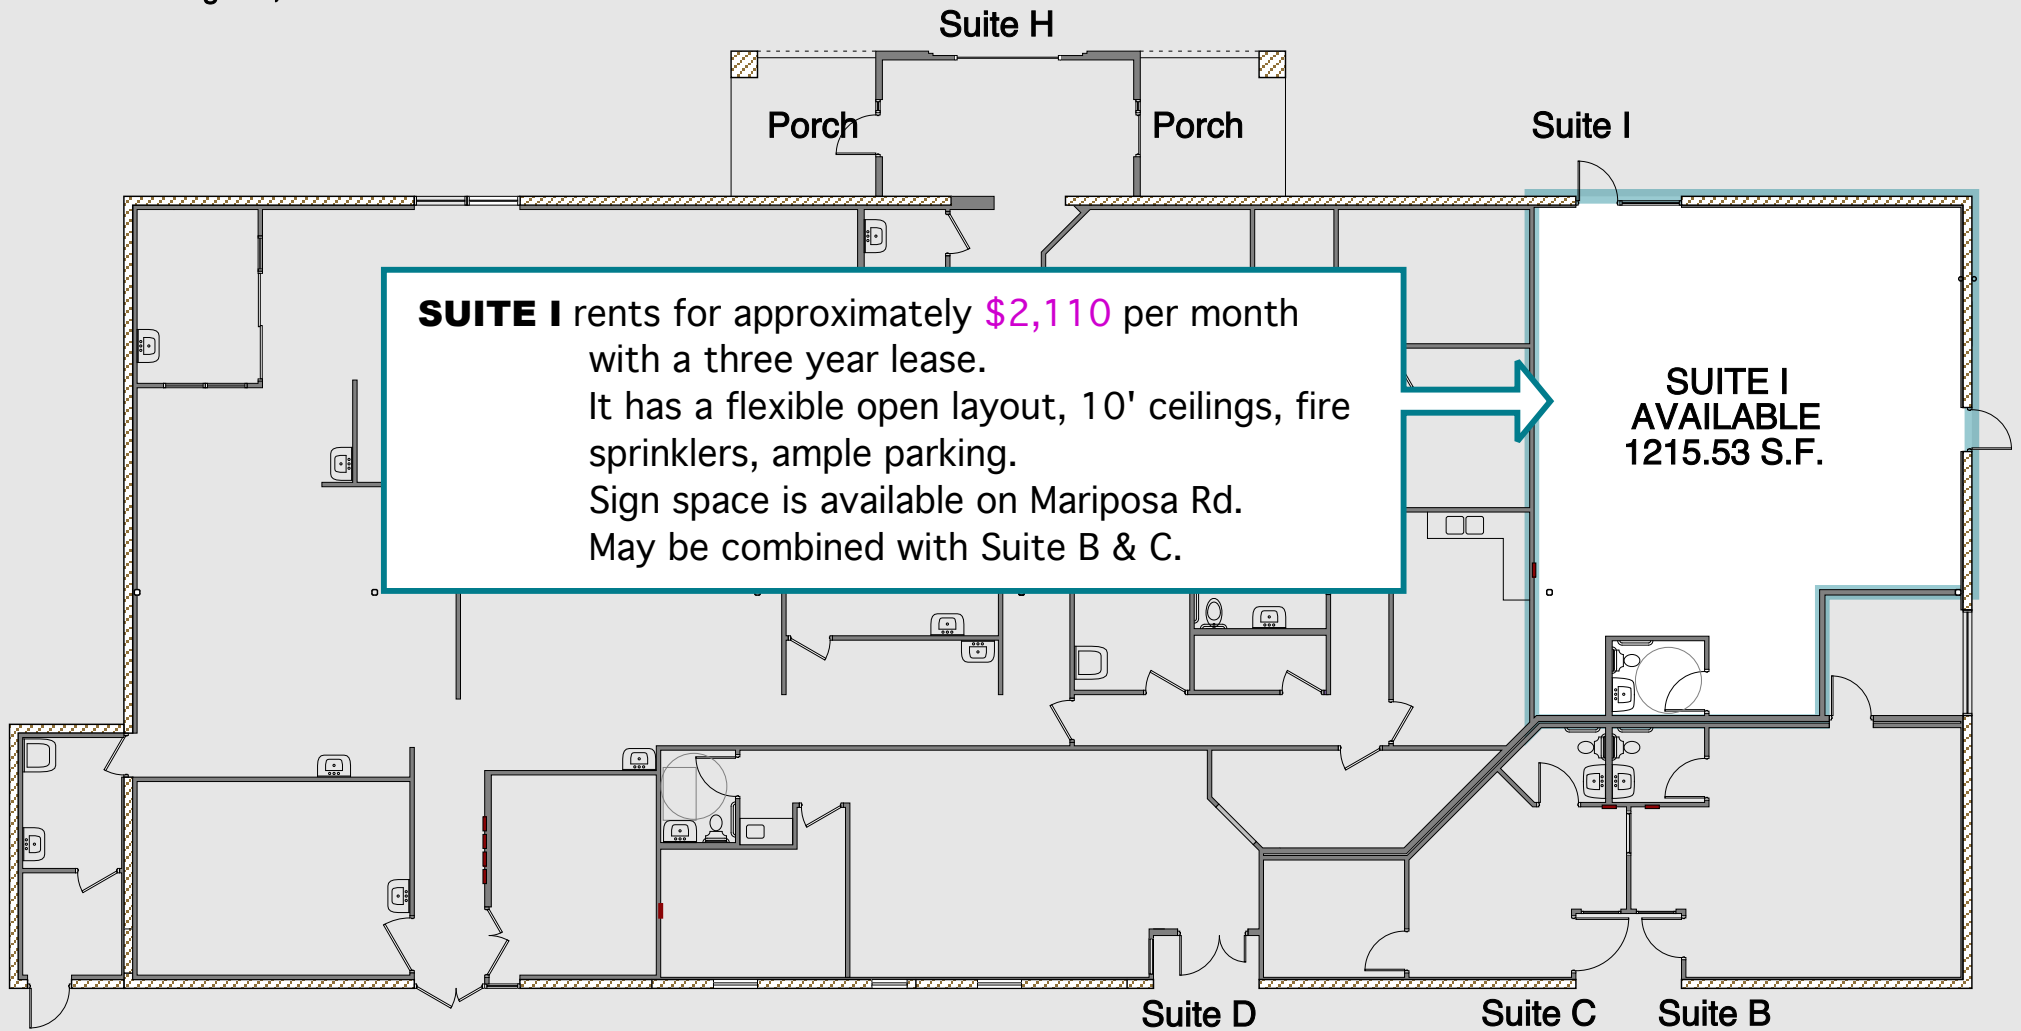

520 761-3616

Building Location:

1605 N Industrial Park Dr.
Nogales, Az. 85621

Printed: 2/22/18